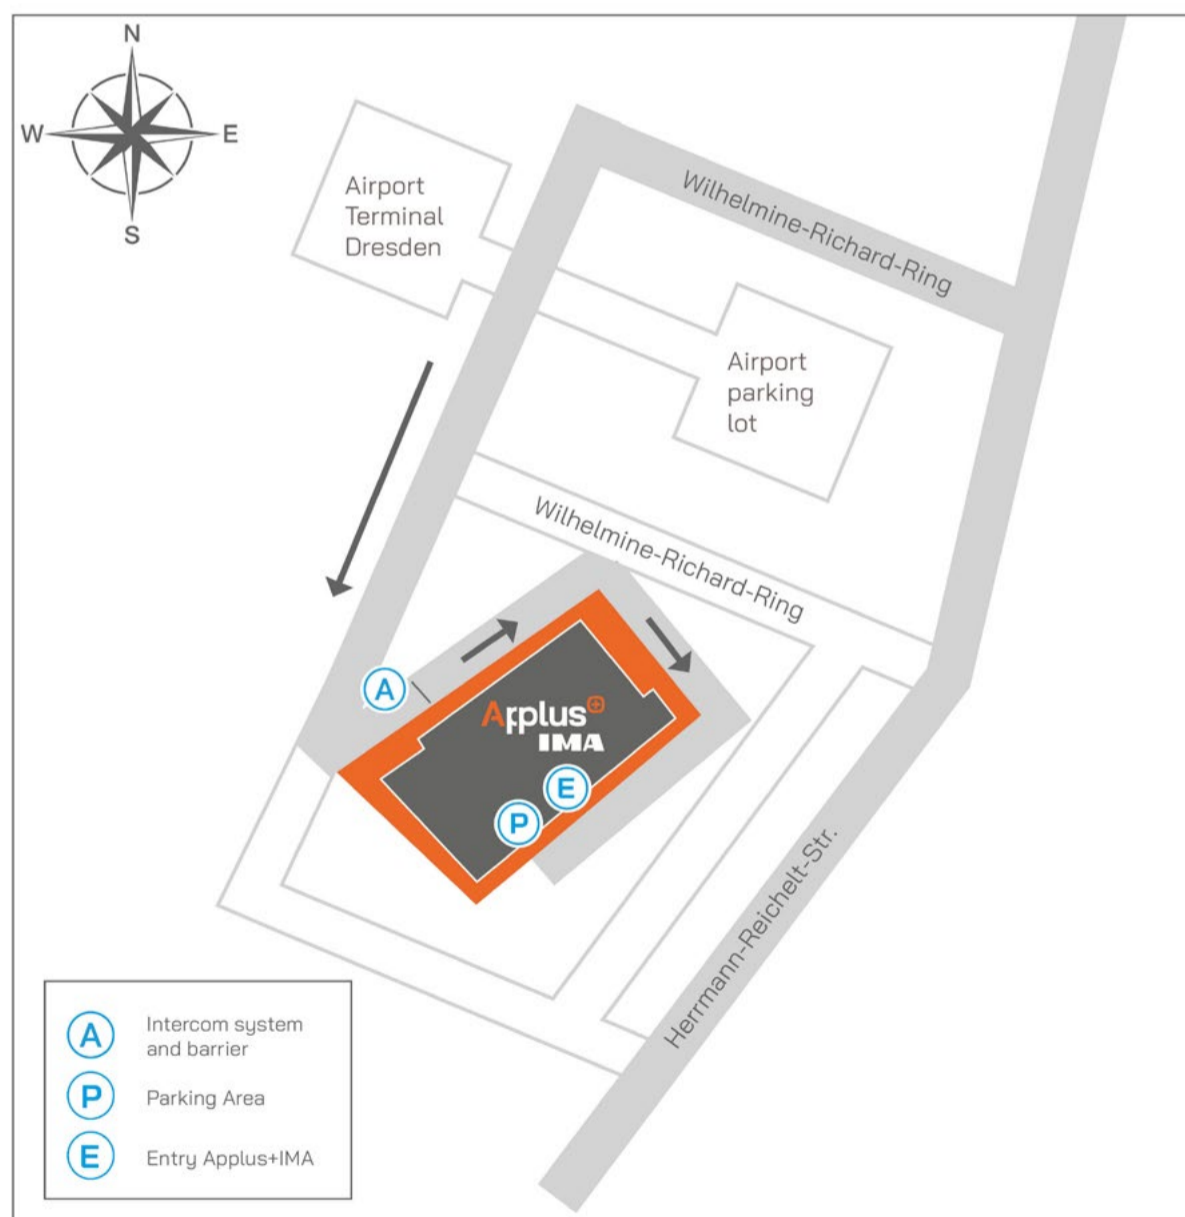

## How to reach us

### By car:

From the motorway exit Dresden-Wilschdorf / Airport, drive in the direction of Dresden Airport - continue across the traffic light-controlled intersection (AGIP petrol station) – go straight ahead on Hermann-Reichelt-Street until you reach the car park / radar tower – turn left into Wilhelmine-Reichard-Ring towards the airport terminal – Continue between terminal and car park until you reach the Applus+ IMA building. Please announce yourself at the barrier by telephone.

### By plane:

Applus+ IMA is located close to Dresden Airport (three minutes' walk from the terminal).